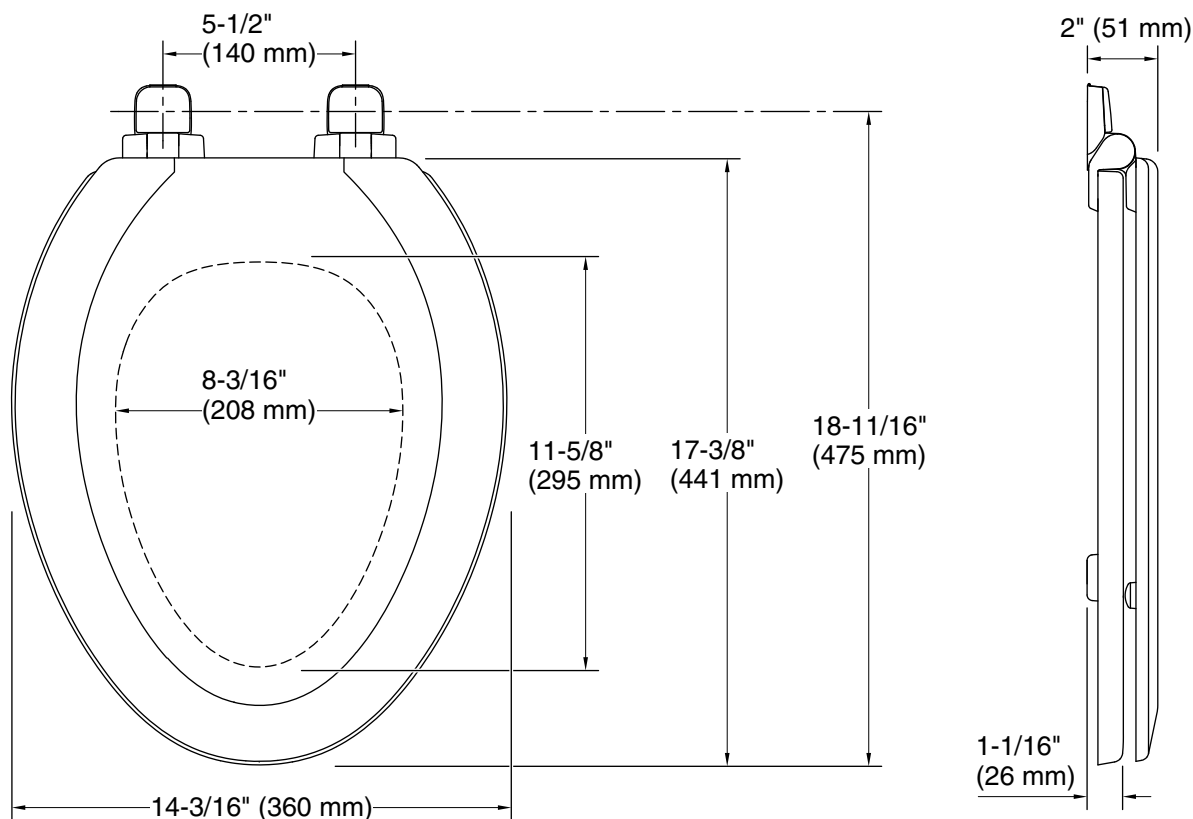

	0	White
	96	Biscuit

Technical Information

All product dimensions are nominal.

Seat shape type: Elongated
Seat front type: Closed-front
Seat-mounting holes: 5-1/2" (140 mm)